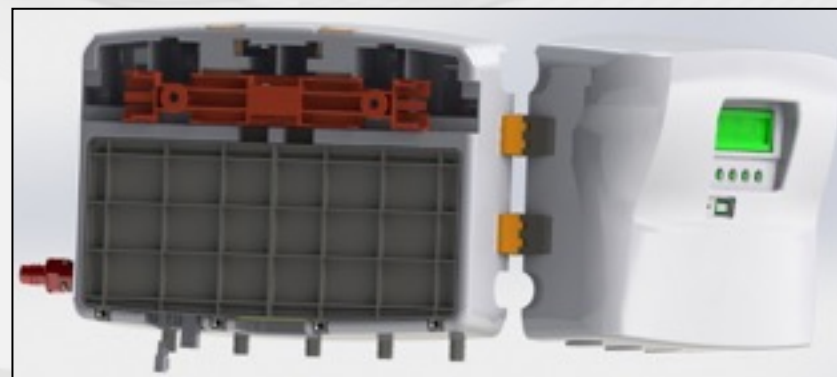

New dosing pump EvoClean

will be available in April-May

Version 25.01.2016

EvoClean - Overview

- Venturi-based laundry dispenser
- Easy install and low maintenance
- Compact & flexible
- Lowest lifetime dispensing cost

EvoClean - Venturi-Based Laundry Dispenser

- AccuPro technology
- No 'tips'
- 500 ml/min flow
- Easy conversion
- Low water pressure capability

EvoClean - Performance

Amount dispensed

EvoClean - Easy Install and Low Maintenance

- No moving parts or tubes to wear
- Integral manifold within enclosure
- Pre-wired
- Low weight unit
- Easy mounting

EvoClean - Compact & Flexible

- Small footprint for 4 chemical
- Extend up to 6 chemical
- USB programming
- Signal or Relay mode
- Out of Product alarm counter (under development for relay mode)

EvoClean – Competitive advantages

- Little or no maintenance
 - No moving parts, it's venturi based
 - No chemical compatibility issues
 - No peristaltic tubes or diaphragms to replace
 - Maintenance regime substantially reduced
- Plug and play
 - 500mls per min venturi options – Mix and match low and high flow in one unit
- Built in flush manifold
 - Flush manifold is integral to the dispenser – no added cost
 - Chemical is pre-mixed before entering the machine
 - No chemical damage to exposed linen