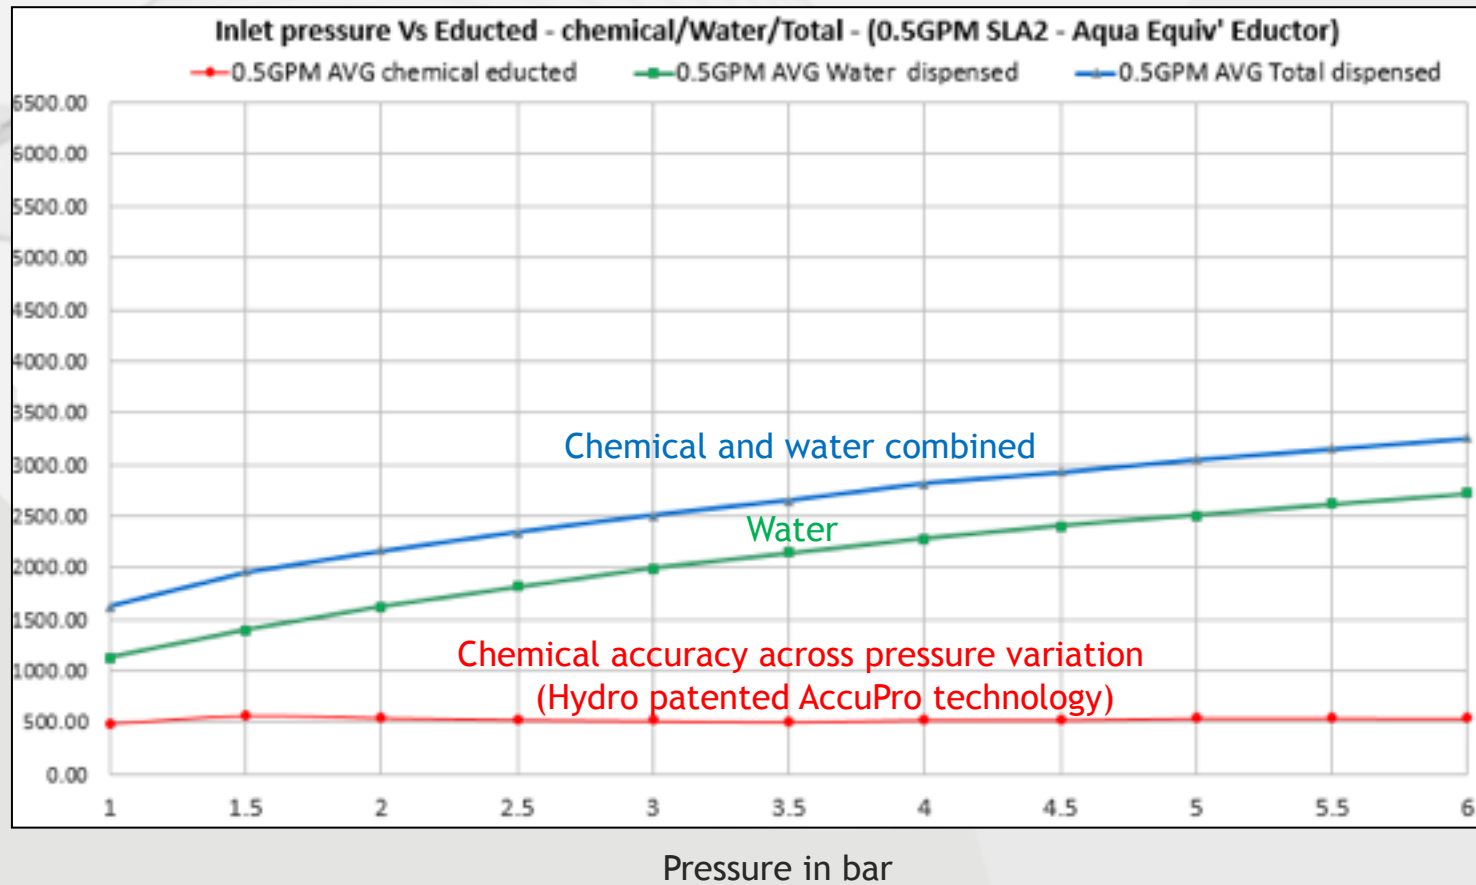

EvoClean - Venturi-Based Laundry Dispenser

- AccuPro technology
- No 'tips'
- 500 ml/min flow
- Easy conversion
- Low water pressure capability

EvoClean - Performance

Amount dispensed

EvoClean - Easy Install and Low Maintenance

- No moving parts or tubes to wear
- Integral manifold within enclosure
- Pre-wired
- Low weight unit
- Easy mounting

EvoClean - Compact & Flexible

- Small footprint for 4 chemical
- Extend up to 6 chemical
- USB programming
- Signal or Relay mode
- Out of Product alarm counter (under development for relay mode)

EvoClean – Competitive advantages

- Little or no maintenance
 - No moving parts, it's venturi based
 - No chemical compatibility issues
 - No peristaltic tubes or diaphragms to replace
 - Maintenance regime substantially reduced
- Plug and play
 - 500mls per min venturi options – Mix and match low and high flow in one unit
- Built in flush manifold
 - Flush manifold is integral to the dispenser – no added cost
 - Chemical is pre-mixed before entering the machine
 - No chemical damage to exposed linen