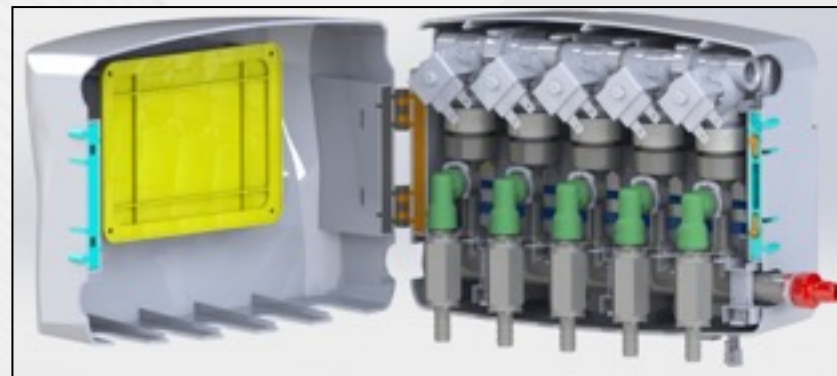

EvoClean - Venturi-Based Laundry Dispenser

- AccuPro technology
- No 'tips'
- 500 ml/min flow
- Easy conversion
- Low water pressure capability

EvoClean - Performance

Amount dispensed

EvoClean - Easy Install and Low Maintenance

- No moving parts or tubes to wear
- Integral manifold within enclosure
- Pre-wired
- Low weight unit
- Easy mounting

EvoClean - Compact & Flexible

- Small footprint for 4 chemical
- Extend up to 6 chemical
- USB programming
- Signal or Relay mode
- Out of Product alarm counter (under development for relay mode)

EvoClean – Competitive advantages

- Little or no maintenance
 - No moving parts, it's venturi based
 - No chemical compatibility issues
 - No peristaltic tubes or diaphragms to replace
 - Maintenance regime substantially reduced
- Plug and play
 - 500mls per min venturi options – Mix and match low and high flow in one unit
- Built in flush manifold
 - Flush manifold is integral to the dispenser – no added cost
 - Chemical is pre-mixed before entering the machine
 - No chemical damage to exposed linen