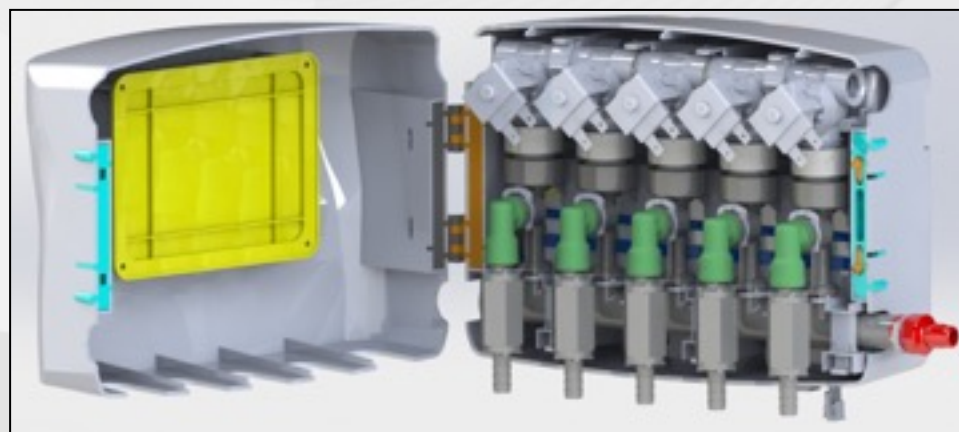

New dosing pump EvoClean

will be available in April-May

Version 25.01.2016

EvoClean - Overview

- Venturi-based laundry dispenser
- Easy install and low maintenance
- Compact & flexible
- Lowest lifetime dispensing cost

EvoClean - Venturi-Based Laundry Dispenser

- AccuPro technology
- No 'tips'
- 500 ml/min flow
- Easy conversion
- Low water pressure capability

EvoClean - Performance

Amount dispensed

EvoClean - Easy Install and Low Maintenance

- No moving parts or tubes to wear
- Integral manifold within enclosure
- Pre-wired
- Low weight unit
- Easy mounting

EvoClean - Compact & Flexible

- Small footprint for 4 chemical
- Extend up to 6 chemical
- USB programming
- Signal or Relay mode
- Out of Product alarm counter (under development for relay mode)

EvoClean – Competitive advantages

- Little or no maintenance
 - No moving parts, it's venturi based
 - No chemical compatibility issues
 - No peristaltic tubes or diaphragms to replace
 - Maintenance regime substantially reduced
- Plug and play
 - 500mls per min venturi options – Mix and match low and high flow in one unit
- Built in flush manifold
 - Flush manifold is integral to the dispenser – no added cost
 - Chemical is pre-mixed before entering the machine
 - No chemical damage to exposed linen