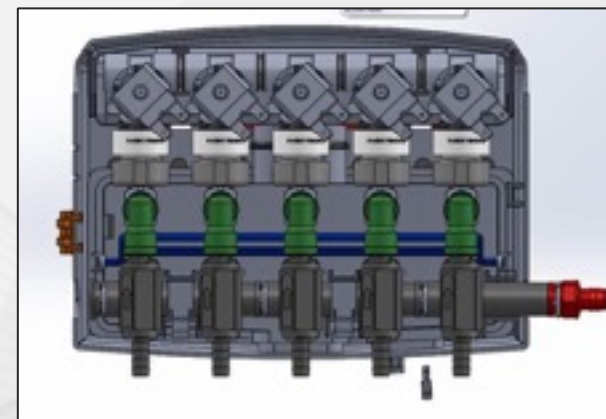

EvoClean - Venturi-Based Laundry Dispenser

- AccuPro technology
- No 'tips'
- 500 ml/min flow
- Easy conversion
- Low water pressure capability

EvoClean - Performance

Amount dispensed

EvoClean - Easy Install and Low Maintenance

- No moving parts or tubes to wear
- Integral manifold within enclosure
- Pre-wired
- Low weight unit
- Easy mounting

EvoClean - Compact & Flexible

- Small footprint for 4 chemical
- Extend up to 6 chemical
- USB programming
- Signal or Relay mode
- Out of Product alarm counter (under development for relay mode)

EvoClean – Competitive advantages

- Little or no maintenance
 - No moving parts, it's venturi based
 - No chemical compatibility issues
 - No peristaltic tubes or diaphragms to replace
 - Maintenance regime substantially reduced
- Plug and play
 - 500mls per min venturi options – Mix and match low and high flow in one unit
- Built in flush manifold
 - Flush manifold is integral to the dispenser – no added cost
 - Chemical is pre-mixed before entering the machine
 - No chemical damage to exposed linen